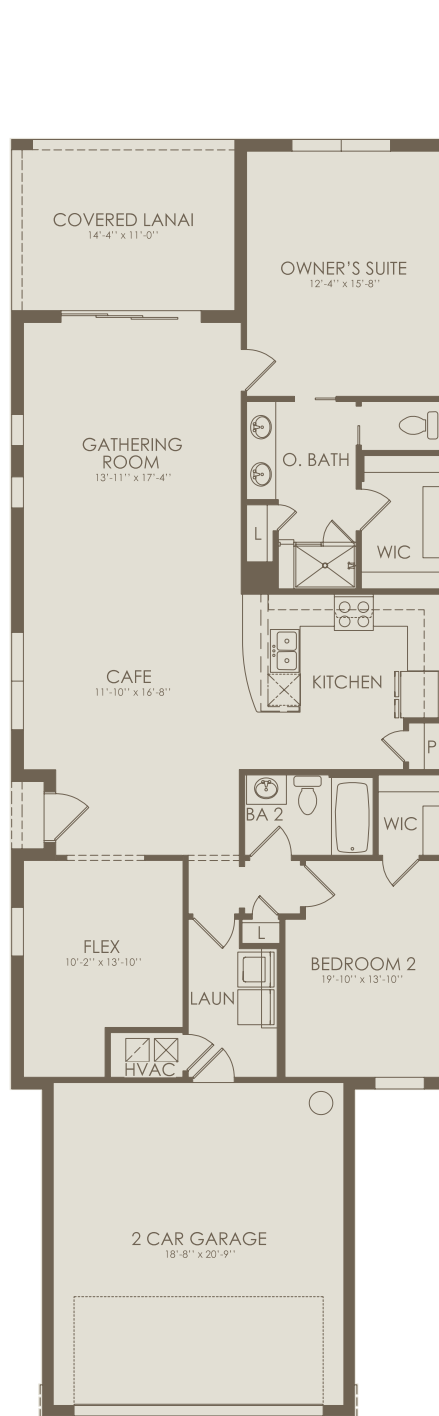

Floor 1

Options not selected include : Shower at Bath 2, Door at Bedroom 2, Covered Lanai Extension, Patio Extension, Outdoor Kitchen Prep at Covered Lanai, Doors at Flex, Laundry Upgrade, Dropped Tray at Owner's Suite

For this application, the company does not warrant or assume any legal liability or responsibility for the accuracy, completeness, or usefulness of any information, apparatus, product, or process disclosed. Base floor plan subject to change based on elevation selected.