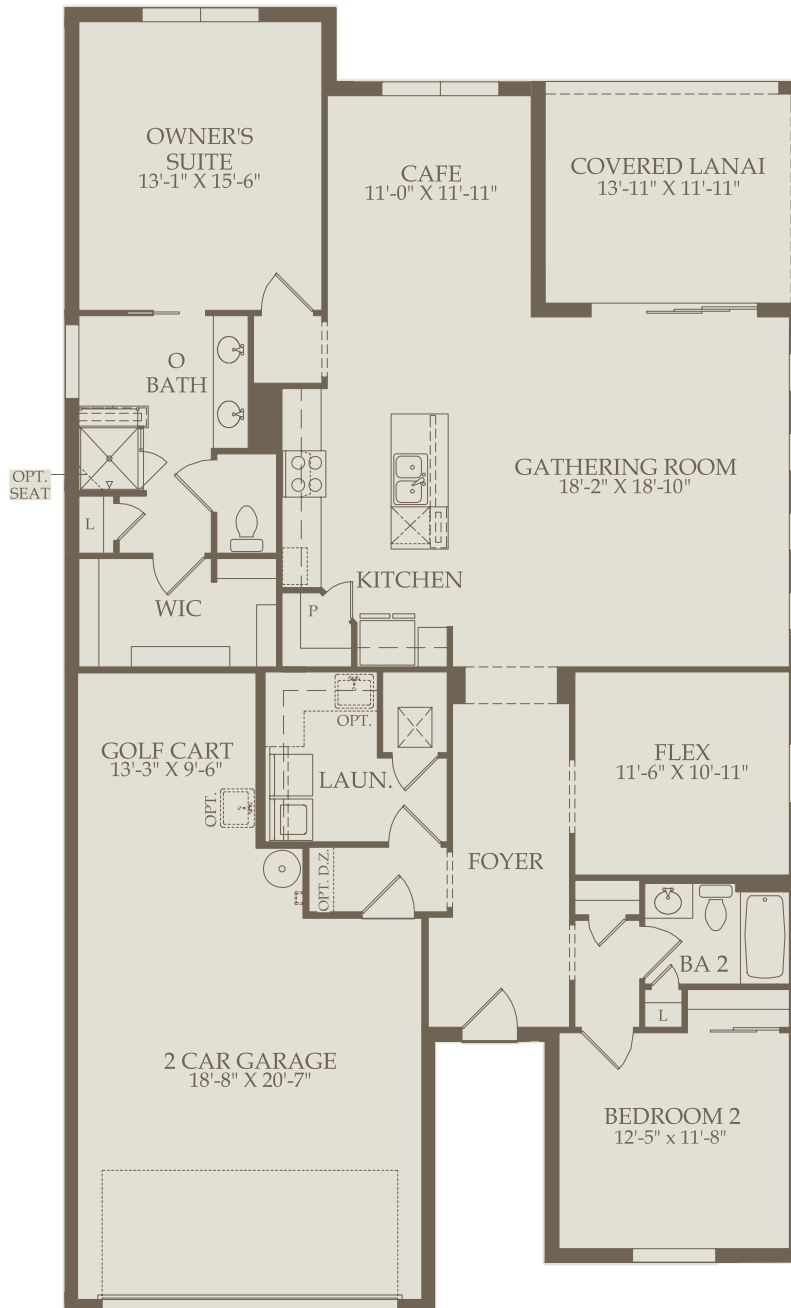

Floor 1

Options not selected include : 4' Garage Extension, Shower at Bath 2, Sliding Door at Cafe, Zero Corner Sliding Glass Door at Cafe, Covered Lanai Extension, Patio Extension, Sunroom, Sunroom w/Pocket Slider Door, Outdoor Kitchen Prep, Bedroom 3, Den, Stairs to Loft w/Bedroom & Bath, Extended Gathering Room, Sliding Pocket Door at Gathering Room, Standard Coffier w/Raised Ceiling at Gathering Room, Bedroom 4, Built-In Appliances at Kitchen, Enlarged Kitchen Island, Lowered Dishwasher at Kitchen, Tub Upgrade at Owner's Bath, Walk-In Shower at Owner's Bath, Dropped Tray Ceiling at Owner's Suite, Extended Walk-In Closet, Loft w/Bedroom & Bath

For this application, the company does not warrant or assume any legal liability or responsibility for the accuracy, completeness, or usefulness of any information, apparatus, product, or process disclosed. Base floor plan subject to change based on elevation selected.

RIVER HALL COUNTRY CLUB

16504 Windsor Way, Alva, FL 33920

239-230-4613

Summerwood Floor Plan

2-5 Bedrooms + 2-3 Bathrooms + 2 Car Garage

Floor 2

OPT. 2ND FLOOR

Options not selected include : 4' Garage Extension, Shower at Bath 2, Sliding Door at Cafe, Zero Corner Sliding Glass Door at Cafe, Covered Lanai Extension, Patio Extension, Sunroom, Sunroom w/Pocket Slider Door, Outdoor Kitchen Prep, Bedroom 3, Den, Stairs to Loft w/Bedroom & Bath, Extended Gathering Room, Sliding Pocket Door at Gathering Room, Standard Coffe w/Raised Ceiling at Gathering Room, Bedroom 4, Built-In Appliances at Kitchen, Enlarged Kitchen Island, Lowered Dishwasher at Kitchen, Tub Upgrade at Owner's Bath, Walk-In Shower at Owner's Bath, Dropped Tray Ceiling at Owner's Suite, Extended Walk-In Closet, Loft w/Bedroom & Bath