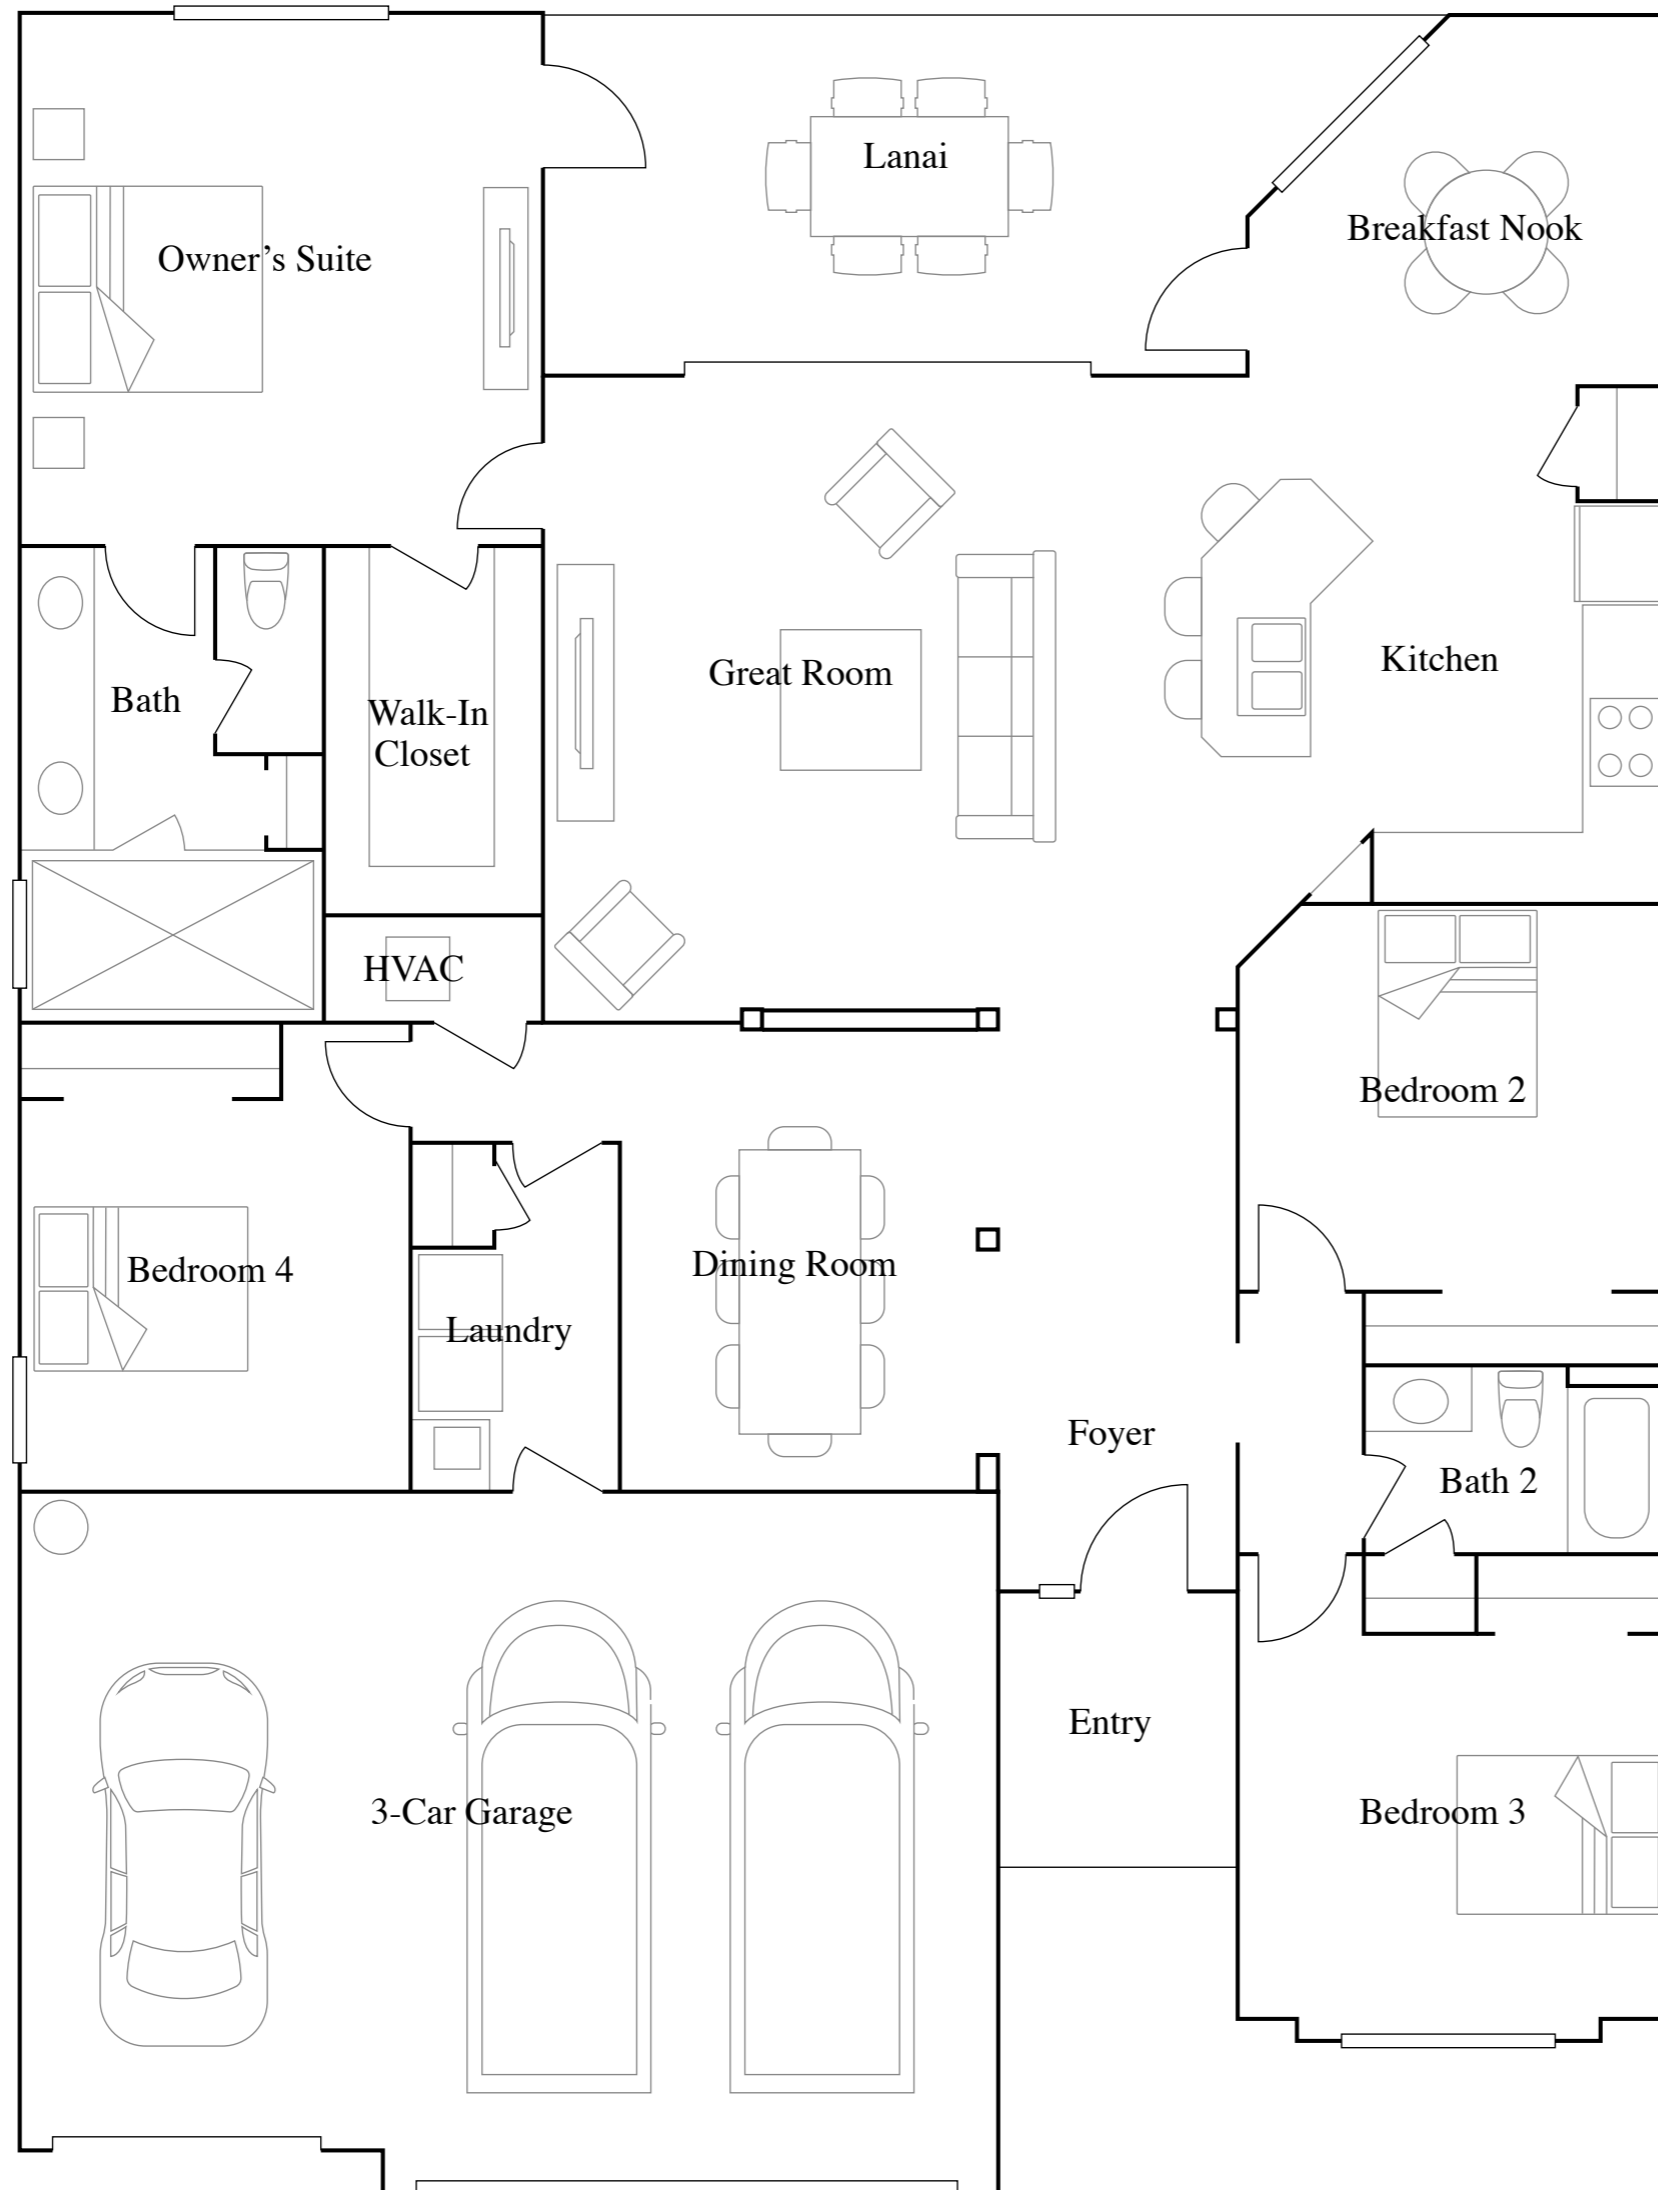

# The Princeton II

River Hall Country Club in Alva, FL

## 1st Floor

Feedback